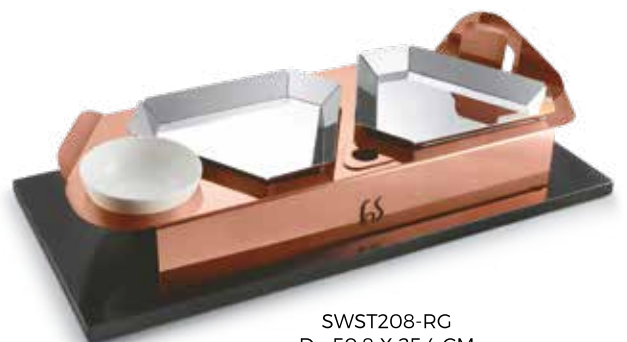

SWST208-RG
D - 50.8 X 25.4 CM

SNACK SERVING SET