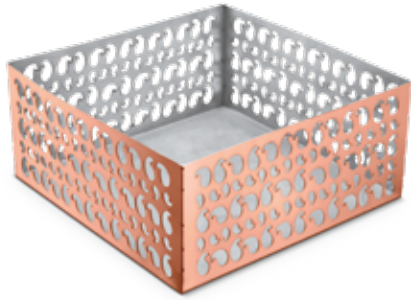

TAMSS - BB
D - 18 X 18 X 5 CM
BREAD BASKET

TAMSS - NH
NAPKIN
HOLDER

TAMSS - SH
SUGAR
CADDY

TAMSS - CP (D - 32 CM)
CHARGER PLATE

TAMSS - SS
D - 18 X 18 X 5 CM
SERVING SET

TAMSS - SP
SALT & PEPPER

TAMRG - FB
D - 20 X 20 X 9 CM

FRUIT BASKET

TAMRG - BB
D - 18 X 18 X 5 CM

BREAD BASKET

TAMRG - NH

NAPKIN
HOLDER

TAMRG - SH

SUGAR
CADDY

TAMRG - CP (D - 32 CM)