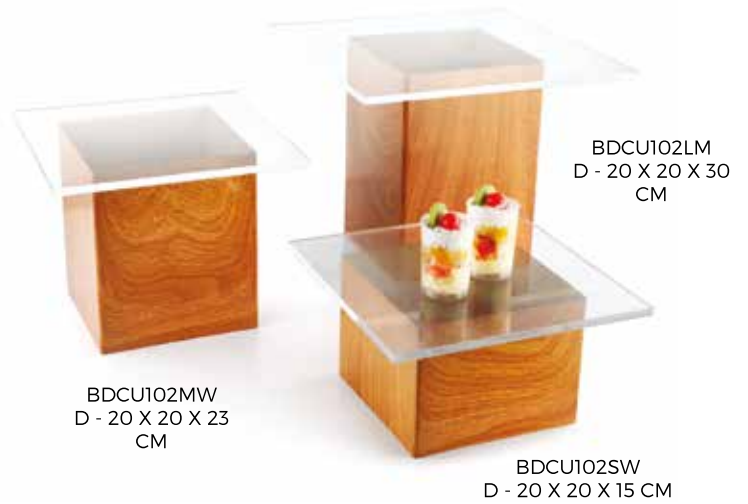

VODKA SET - SWIRL

BDCU102SM  
D - 20 X 20 X 15 CM

BDCU102LM  
D - 20 X 20 X 30 CM

BDCU102MM  
D - 20 X 20 X 23 CM

CUBE (MARBLE)

BDBRG10  
D - 20 X 20 X 10 CM

BDBRG20  
D - 20 X 20 X 20 CM

BDBRG30  
D - 20 X 20 X 30 CM

BRAWN

BDBRB20  
D - 20 X 20 X 20 CM

BDBRB30  
D - 20 X 20 X 30 CM

BDBRB10  
D - 20 X 20 X 10 CM

BRAWN

BDCU102LM  
D - 20 X 20 X 30 CM

BDCU102MW  
D - 20 X 20 X 23 CM

BDCU102SW  
D - 20 X 20 X 15 CM