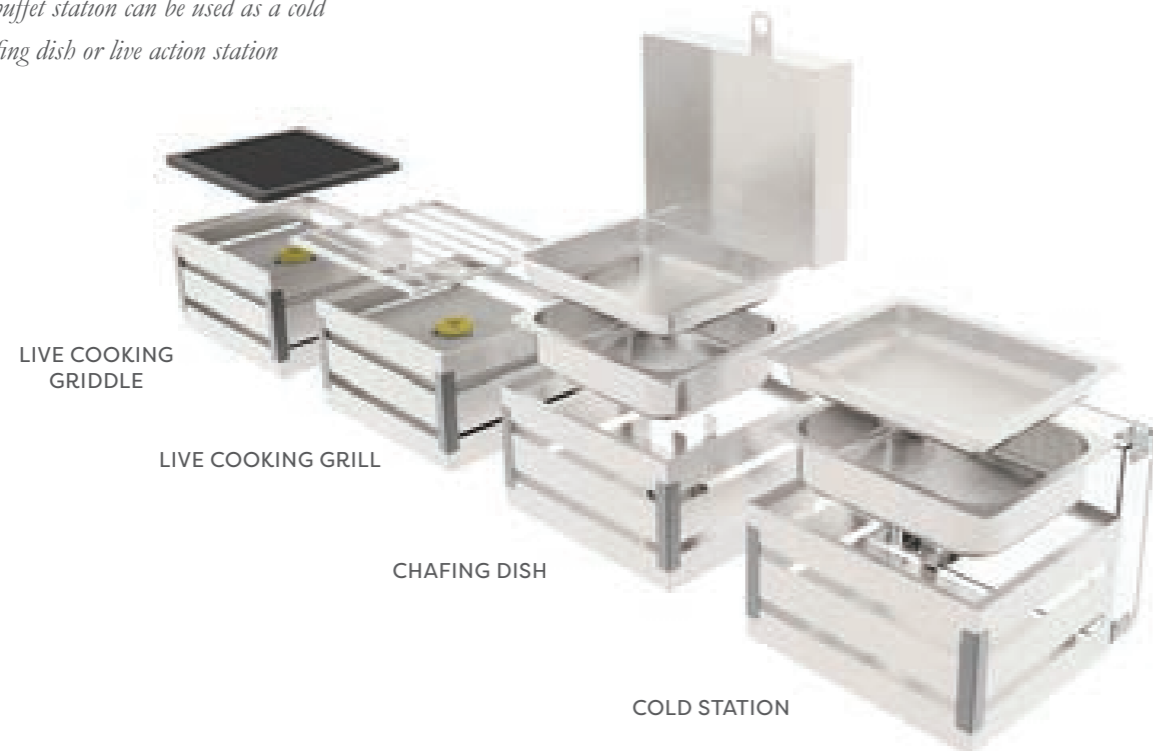

BB13602TRB
 Crate Brushed Stainless Steel and Black Trim Bread & Baguette Basket with Bag Inserts
 10.75 L x 8 W x 5 H in

BB13603TRB
 Crate Brushed Stainless Steel and Black Trim Buffet Tray
 20 L x 12 W x 2.5 H in

FB13601TRB
 Crate Brushed Stainless Steel and Black Trim Fruit Basket
 14.5 L x 8 W x 4 H in

The Crate buffet station can be used as a cold station, chafing dish or live action station

The Crate Risers can be connected on all four sides to form a seamless buffet display and warming presentation