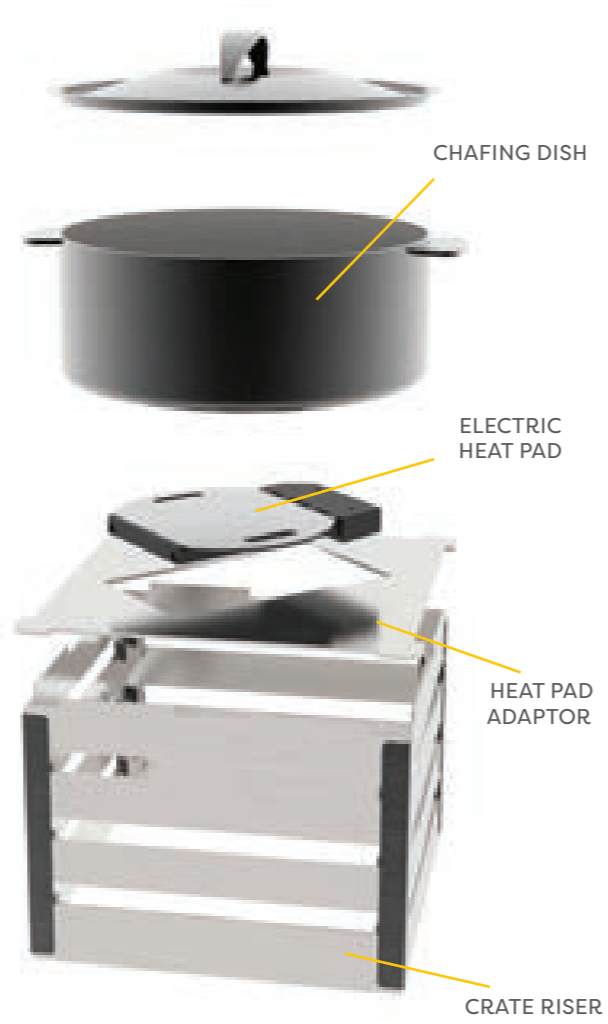

Riser compatible with electric heat pad