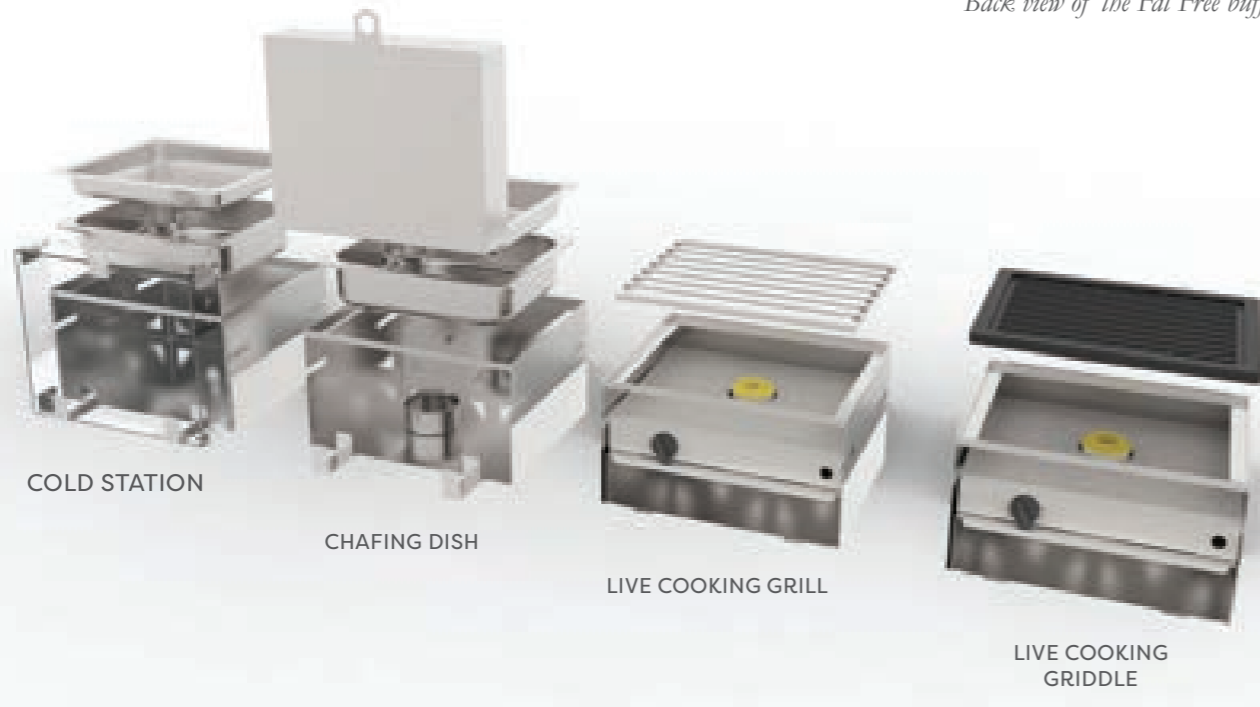

Risers can be connected at different heights to create a tiered buffet presentation

SKYRA FAT FREE BUFFET COLLECTION

The buffet station has interchangeable tops that enable it to transform from a chafing dish to a live cooking station or cold station. Although all 3 types of buffet stations are necessary for any banquet operation, now the outlet does not have to stock hundreds of each. The idea is to have multiple tops for every base, so that just in case the menu demands more live cooking stations on a particular day, it is not a problem.

Front view of the Fat Free buffet station

LIVE COOKING GRIDDLE

LIVE COOKING GRILL

CHAFING DISH

COLD STATION

Back view of the Fat Free buffet station

COLD STATION

CHAFING DISH

LIVE COOKING GRILL

LIVE COOKING GRIDDLE

Fat free buffet stations can be connected by an acrylic platform to create a seamless buffet

PLATFORM SHAPE

33.5 L x 14 W in

33.5 L x 7.75 W in

14 L x 14 W in

20 D in