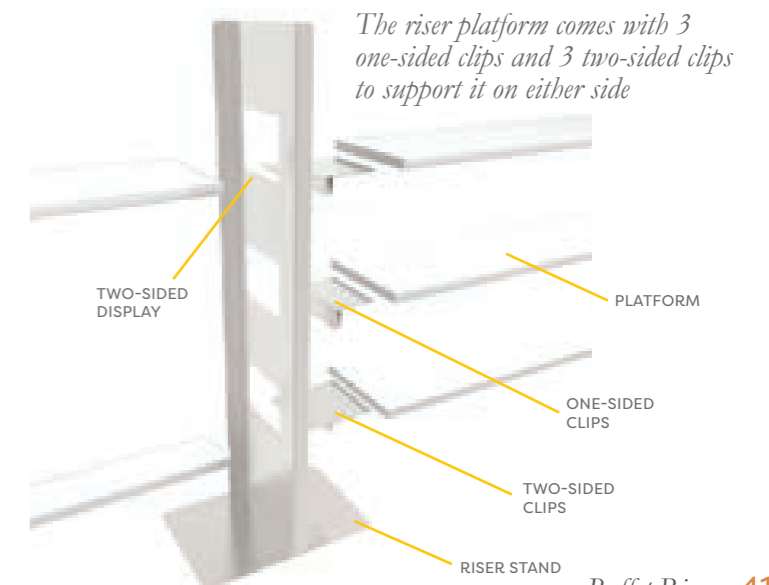

The riser platform comes with 3 one-sided clips and 3 two-sided clips to support it on either side