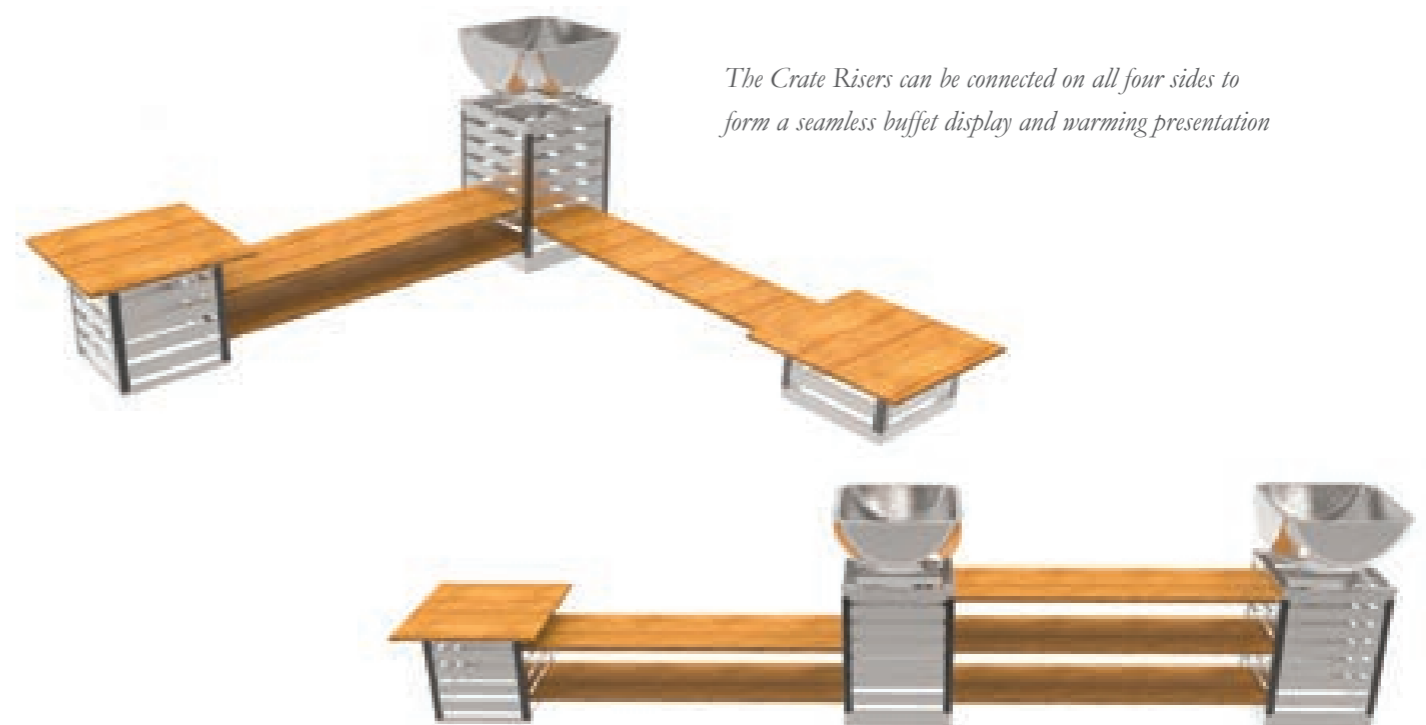

FB13601TRB
 Crate Brushed Stainless Steel and Black Trim Fruit Basket
 14.5 L x 8 W x 4 H in

The Crate buffet station can be used as a cold station, chafing dish or live action station

The Crate Risers can be connected on all four sides to form a seamless buffet display and warming presentation