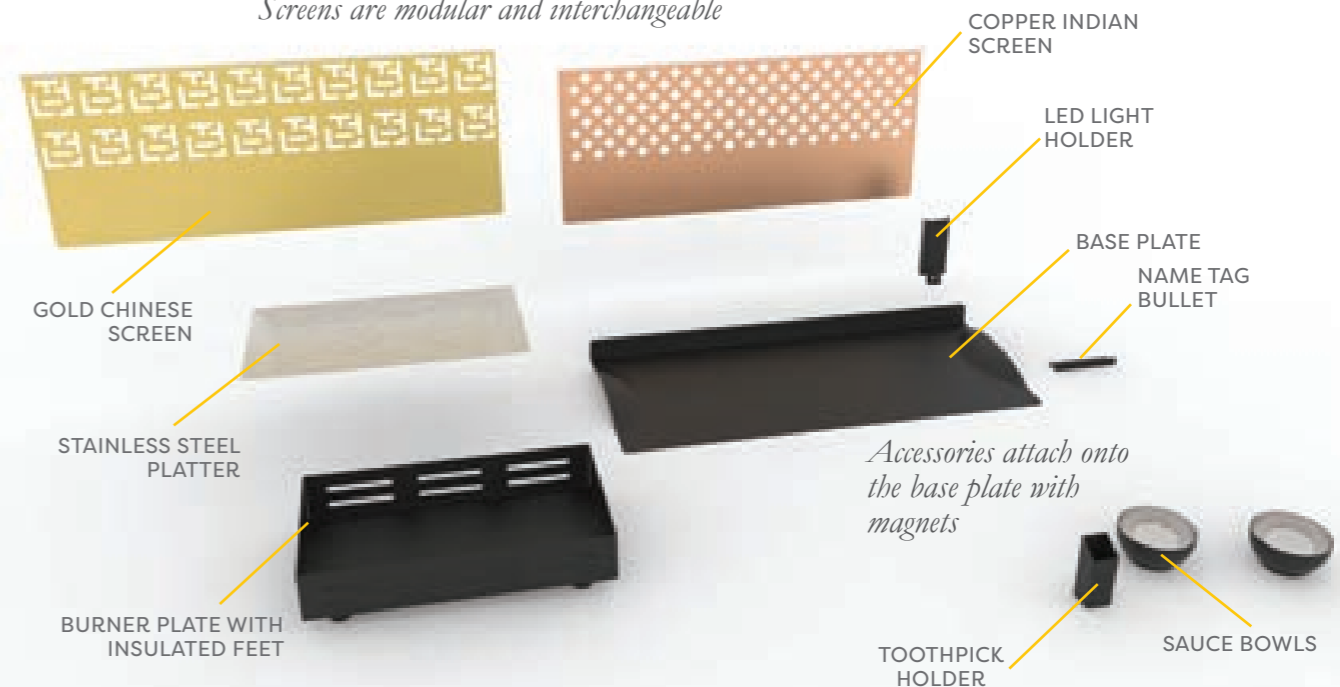

Screens are modular and interchangeable