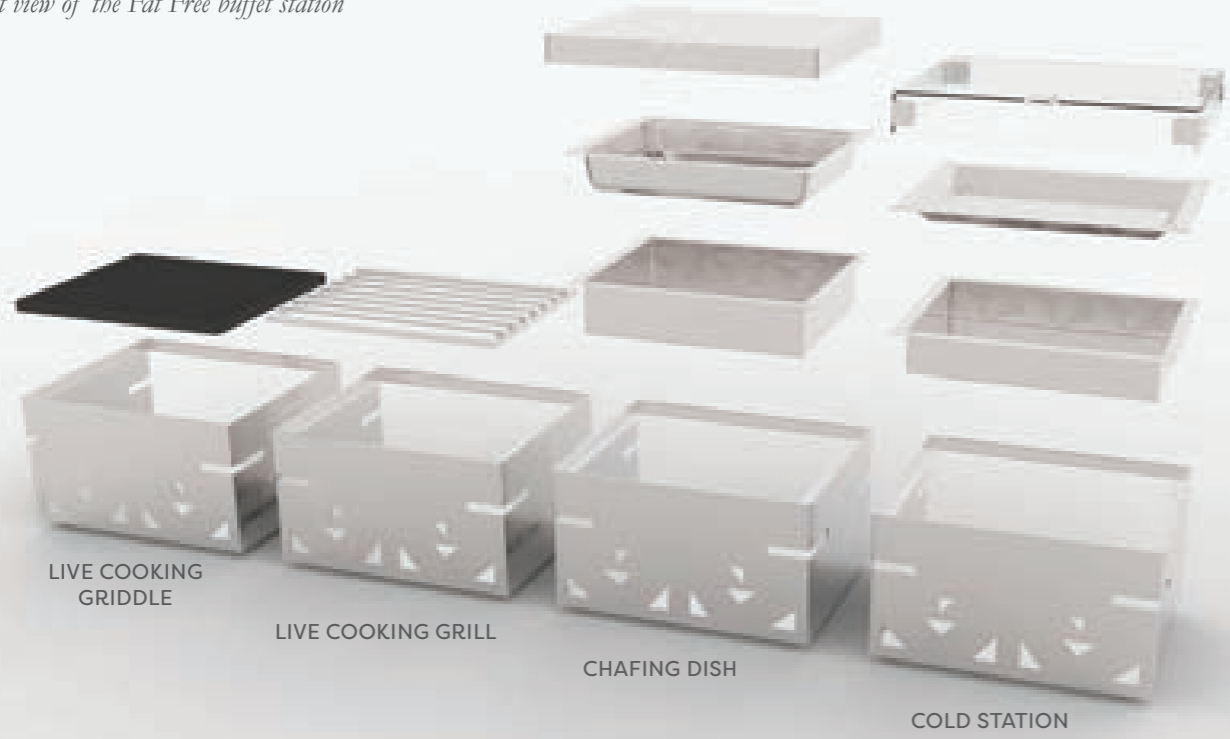

Risers can be connected at different heights to create a tiered buffet presentation

SKYRA FAT FREE BUFFET COLLECTION

The buffet station has interchangeable tops that enable it to transform from a chafing dish to a live cooking station or cold station. Although all 3 types of buffet stations are necessary for any banquet operation, now the outlet does not have to stock hundreds of each. The idea is to have multiple tops for every base, so that just in case the menu demands more live cooking stations on a particular day, it is not a problem.

SKYRA
ORIGINAL
DESIGN

RZ12652141
Fat Free Mirror Stainless Steel
Stackable L Riser - 5in, 10in, 15in H
6 L x 5-10-15 H in

RZ12651141
Fat Free Mirror Stainless Steel
Collapsible X Riser -
5in, 10in, 15in H
11 L x 5-10-15 H in

Front view of the Fat Free buffet station

LIVE COOKING GRIDDLE

LIVE COOKING GRILL

CHAFING DISH

COLD STATION

Back view of the Fat Free buffet station

COLD STATION

CHAFING DISH

LIVE COOKING GRILL

LIVE COOKING GRIDDLE

Fat free buffet stations can be connected by an acrylic platform to create a seamless buffet

PLATFORM SHAPE

33.5 L x 14 W in

33.5 L x 7.75 W in

14 L x 14 W in

20 D in