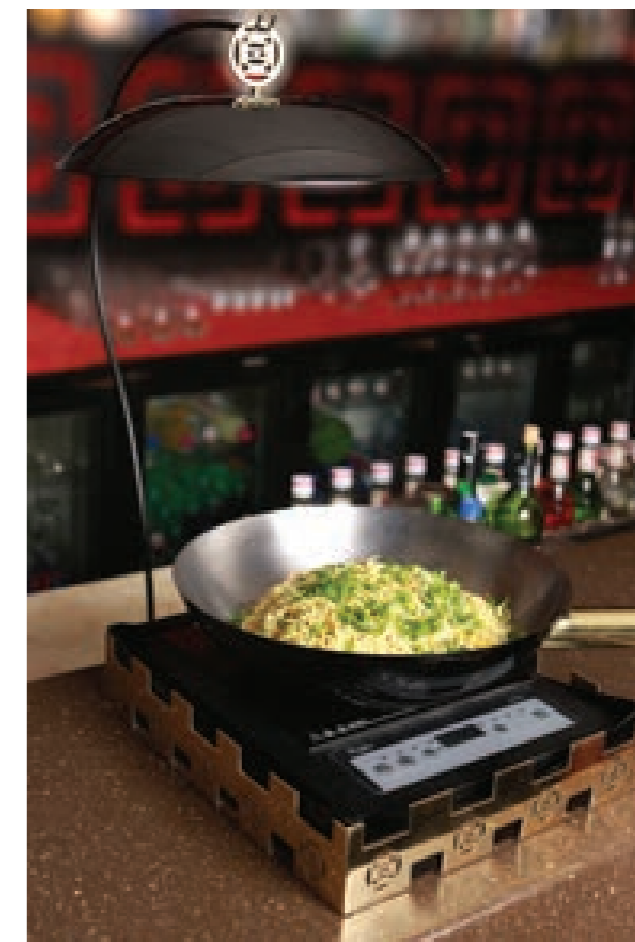

ID12603
Induction Plate 220V
13.75 L x 11.75 W x 2.5 H in

SKYRA MONARCH COLLECTION

A timeless collection from the Skyra portfolio, Monarch is our international bestseller. Made for the most discerning events, this silver-plated lion head series has been the show-stopper in the biggest of celebrations worldwide.