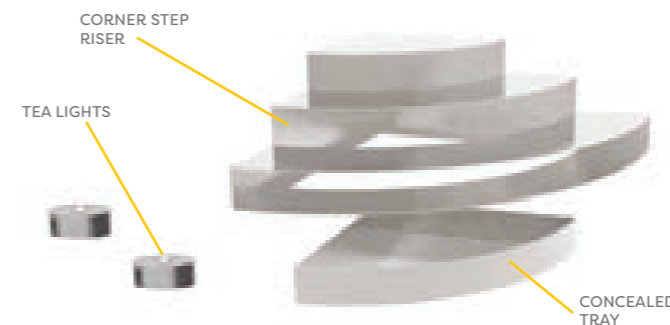

The corner step riser can be warmed by inserting charcoal or tea lights into the concealed tray below the riser