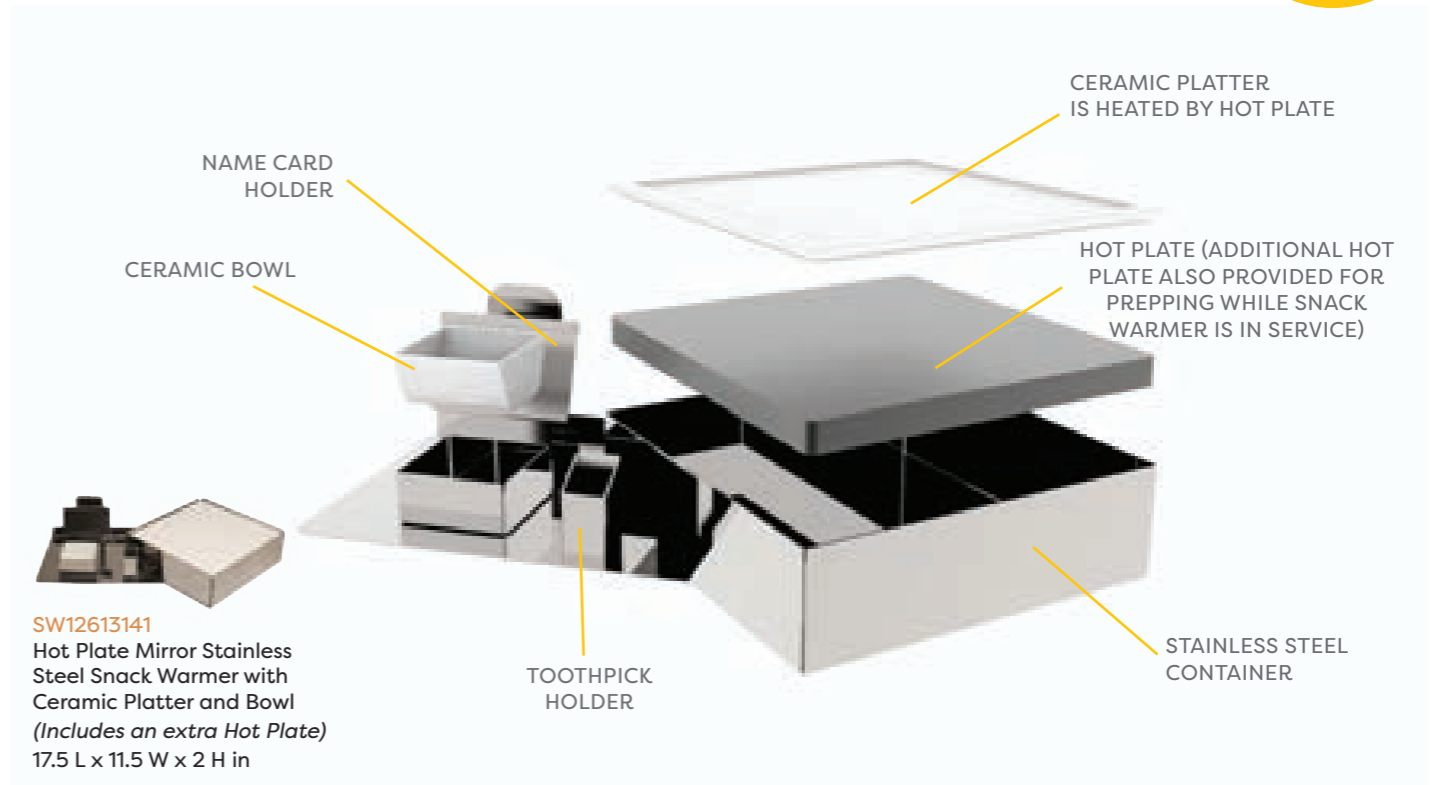

SW12613141
Hot Plate Mirror Stainless Steel Snack Warmer with Ceramic Platter and Bowl
(Includes an extra Hot Plate)
17.5 L x 11.5 W x 2 H in