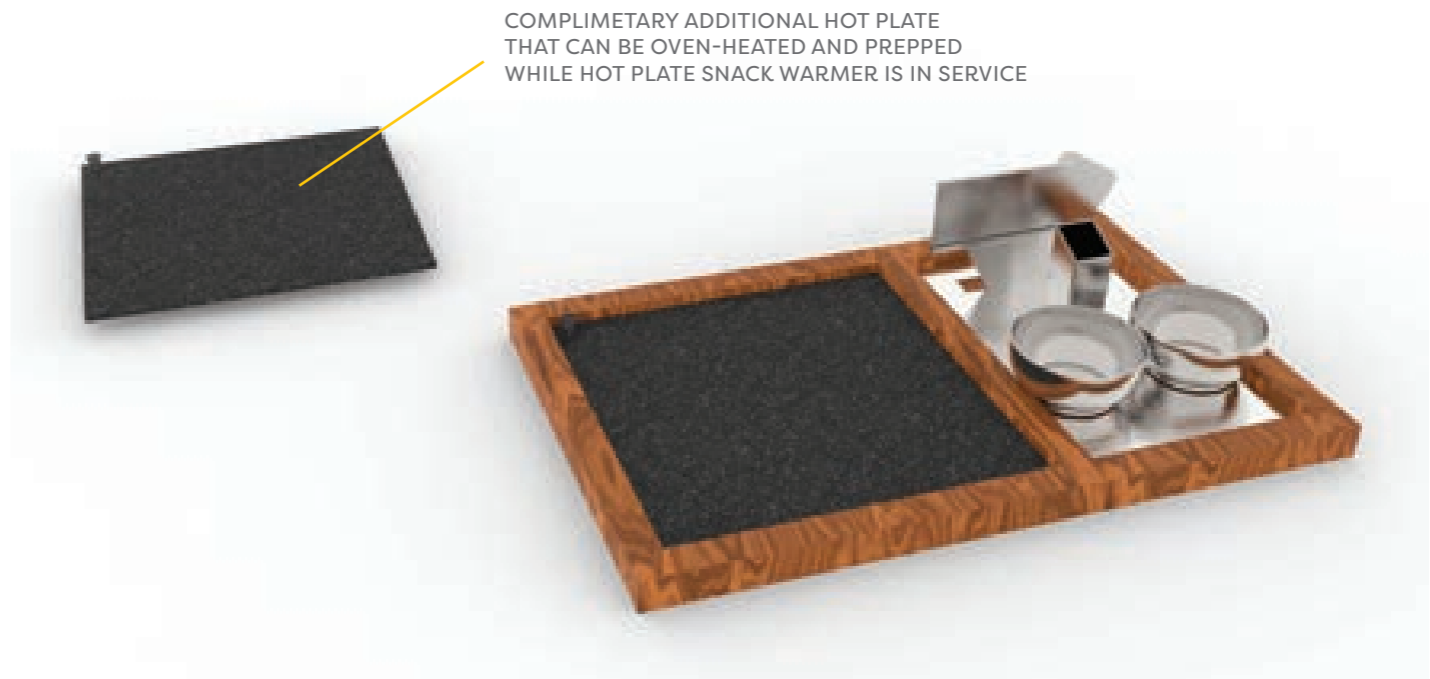

COMPLIMETARY ADDITIONAL HOT PLATE THAT CAN BE OVEN-HEATED AND PREPPED WHILE HOT PLATE SNACK WARMER IS IN SERVICE