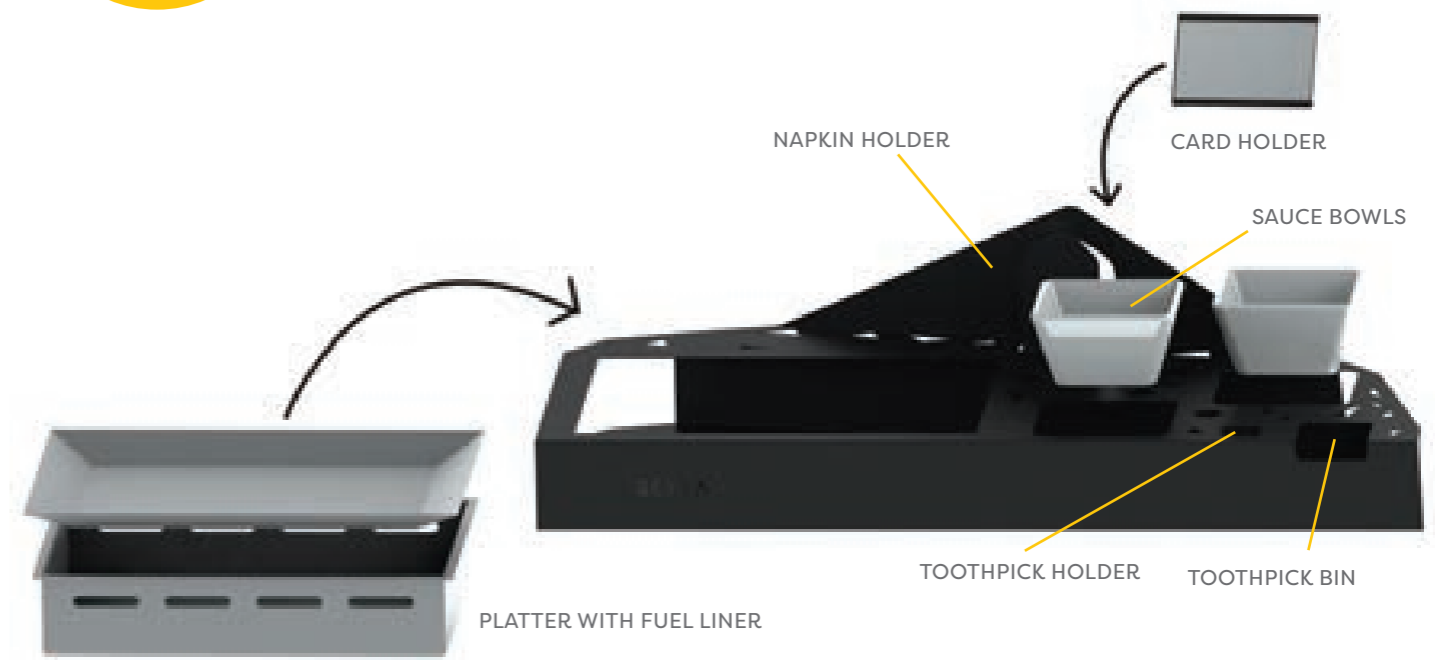

SW12605WRI
Fat Free Matt Black Snack Warmer Set 2.0 with Warmer Set, Two Ceramic Sauce Bowls
19 L x 9.5 W x 6 W in

SB12603CRM
Ceramic Sauce Bowl for Fat Free Snack Warmer 2.0
3.25 L x 3.25 W x 1.75 H in

WT12604141
Brushed Stainless Steel Tray
15 L x 7 W in

TRAYS ARE STACKABLE

CHINESE SCREEN CAN BE USED FOR AN ORIENTAL LOOK

SW12609141
Transformer Modular Magnetic Mirror Stainless Steel Snack Warmer Set. Includes Tray, 2 Sauce Bowls, Tooth Pick Holder, Napkin Holder
19.75 L x 9 W x 3.25 H in