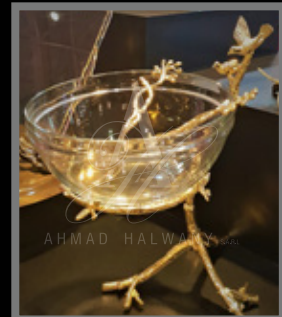

AHMAD HALWANY S.A.R.L

The image features a black background with several thin, white, intersecting lines that create a complex, abstract geometric pattern. The lines form various shapes, including triangles and polygons, and cross each other at several points. The overall effect is minimalist and modern.

Serving Cultery

Tray Rectangular
Tray Round
Dallah

Tray Large
Tray Medium

Round Tray with Handle

Mabkhara

Bird Theme

Chafing Dish
with Cage

Chafing Dish

Salad Bowl

Elevation Tray

Shell Theme

Chafing Dish

Serving Set

Silver Flower Theme

Chafing Dish

Elevation

Mabkhara

Salad Bowl

Dallah

Serving Set

Perforation Theme

Chafing Dish

Chafing Dish

Dallah Set with Cups