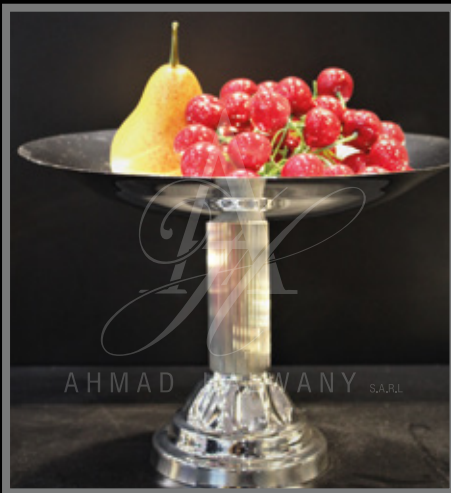

AHMAD HALWANY S.A.R.L

The image features a black background with several thin, white, intersecting lines that create a complex, abstract geometric pattern. The lines form various shapes, including triangles and polygons, and cross each other at several points. The overall effect is minimalist and modern.

Salad Bowl

Elevation Tray

Shell Theme

Chafing Dish

Serving Set

Silver Flower Theme

Chafing Dish

Elevation

Mabkhara

Salad Bowl

Dallah

Serving Set

Perforation Theme

Chafing Dish

Chafing Dish

Dallah Set with Cups

Under Plate
Two Layer Basket

Serving Trays and Bowls

Fruit Bowl

Fruit Bowl

Salad Bowl

Fruit Bowl

Salad Bowl

Serving Trays