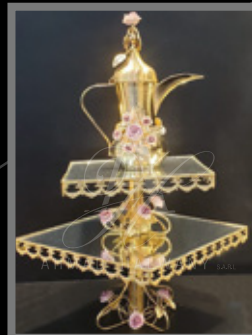

Elevation Large
Elevation Medium
Dallah